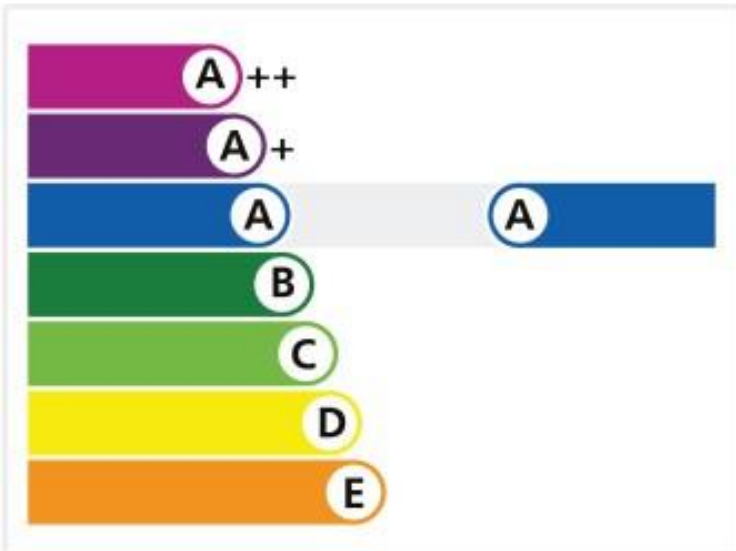

Energy Window

Smartframes

Charisma Vertical Slider

Eurocell 'A' Rate

Proof

Licence No. 3232
Review Date: 31/12/2021
To verify this licence please visit bfrc.org

This label is not a statutory requirement. It is a voluntary label provided as a customer service to allow consumers to make informed decisions on the energy performance of competing products.

© Only to be reproduced by permission of British Fenestration Rating Council Ltd

Energy Window

Smartframes

Eurologik 70 Casement

Eurocell 'A' Rate

Proof

Licence No. 3220
Review Date: 31/12/2021
To verify this licence please visit bfrc.org

This label is not a statutory requirement. It is a voluntary label provided as a customer service to allow consumers to make informed decisions on the energy performance of competing products.

© Only to be reproduced by permission of British Fenestration Rating Council Ltd