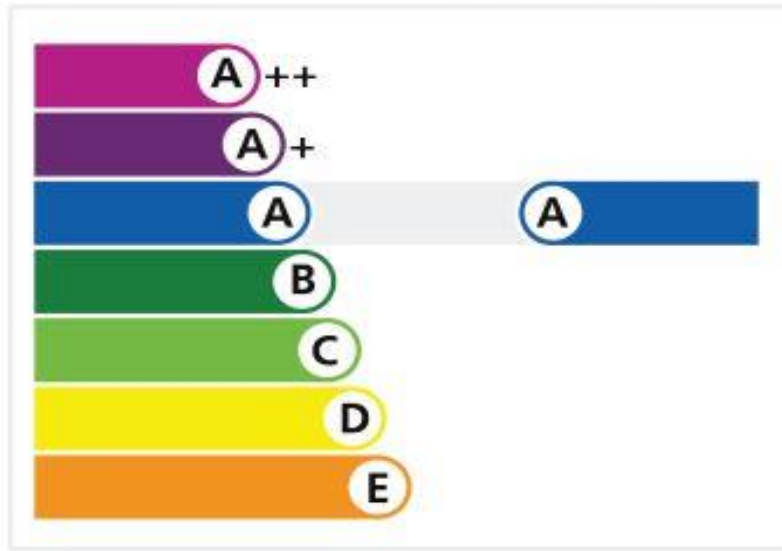

Energy Window

Smartframes

Charisma Vertical Slider

Eurocell 'A' Rate

Proof

Licence No. 3232
Review Date: 31/12/2021
To verify this licence please visit bfrc.org

This label is not a statutory requirement. It is a voluntary label provided as a customer service to allow consumers to make informed decisions on the energy performance of competing products.

© Only to be reproduced by permission of British Fenestration Rating Council Ltd

Energy Window

Smartframes

Eurologik 70 Casement

Eurocell 'A' Rate

Proof

Licence No. 3220
Review Date: 31/12/2021
To verify this licence please visit bfrc.org

This label is not a statutory requirement. It is a voluntary label provided as a customer service to allow consumers to make informed decisions on the energy performance of competing products.

© Only to be reproduced by permission of British Fenestration Rating Council Ltd