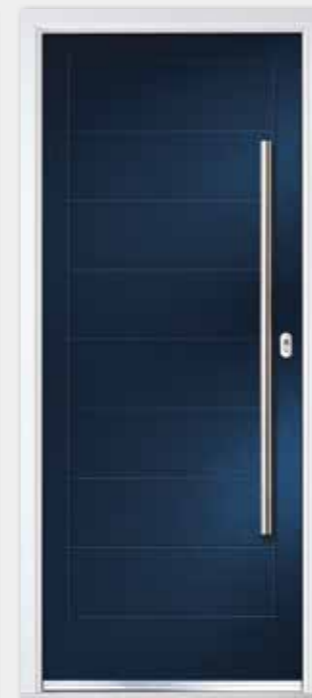

Select Solid

Colour Blue
Furniture Brushed Stainless Steel