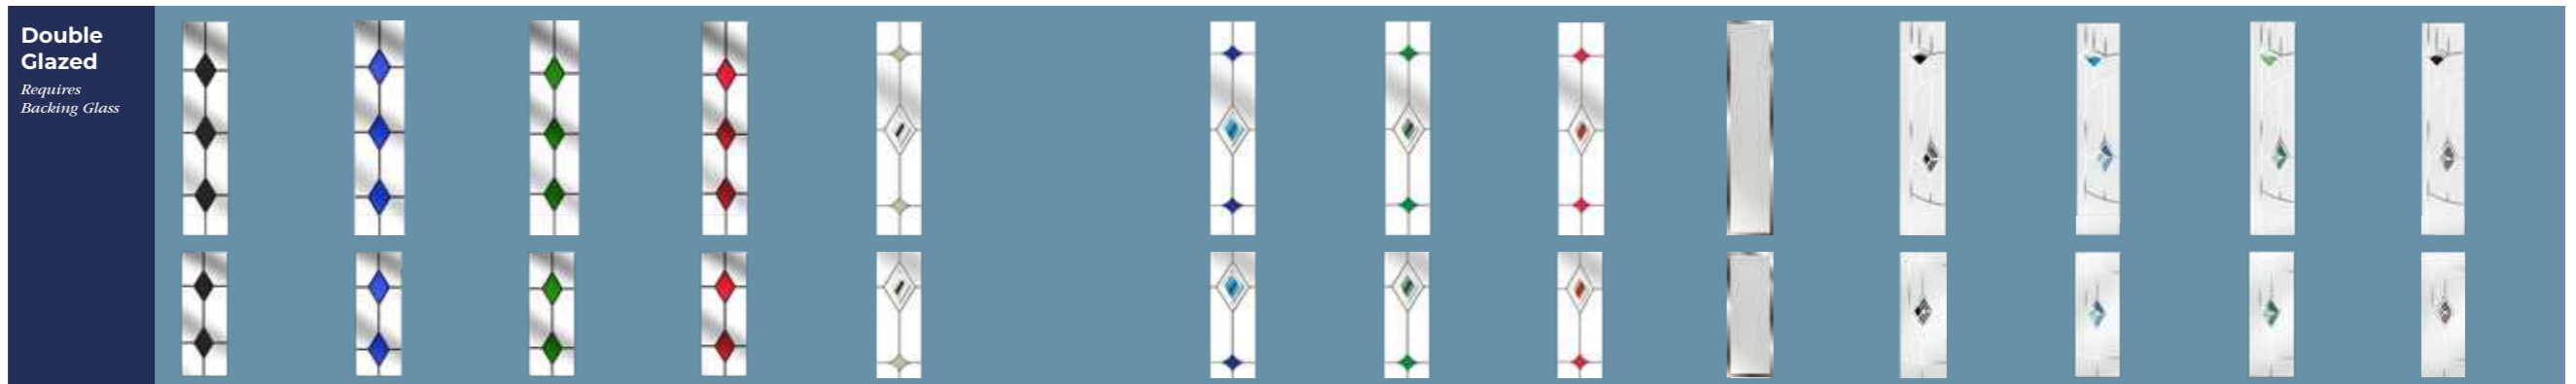

Abstract Zinc Clarity Brass Clarity Zinc Dorchester Amber Dorchester Blue Dorchester Green Platinum Elegance Prairie Zinc Simplicity Brass Simplicity Zinc

Double Glazed
Requires Backing Glass