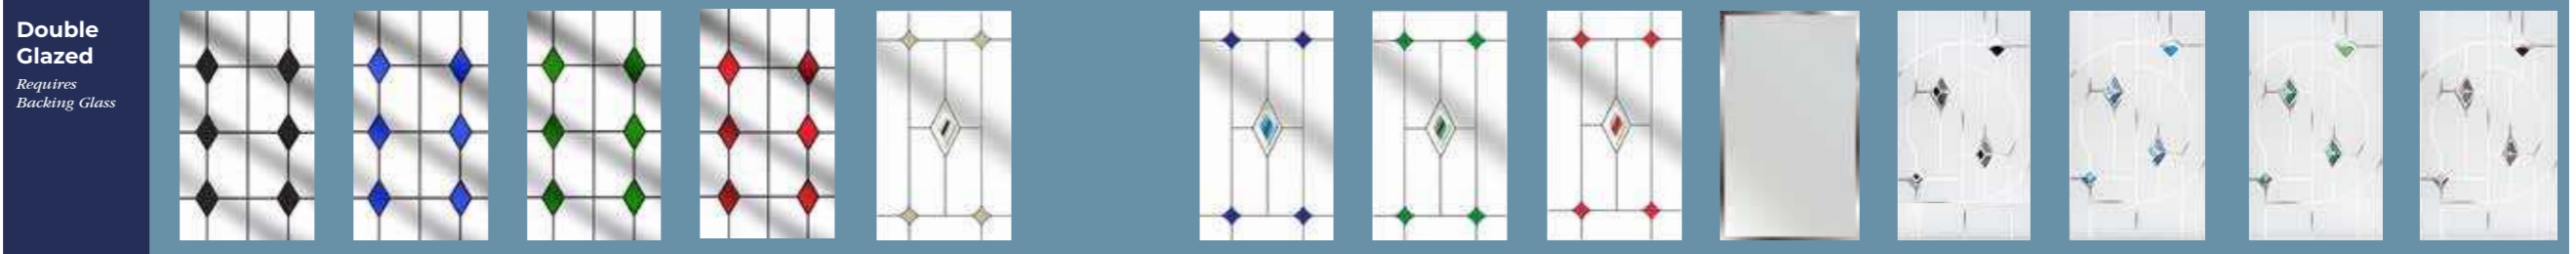

Colour Diamond Black   Colour Diamond Blue   Colour Diamond Green   Colour Diamond Red   Fusion Jewel Black / Beige   Fusion Jewel Blue   Fusion Jewel Green   Fusion Jewel Red   Alpine (Clear Backing Glass only)   Murano Black   Murano Blue   Murano Green   Murano Purple

Door Styles

Glass Designs

Double Glazed
Requires Backing Glass