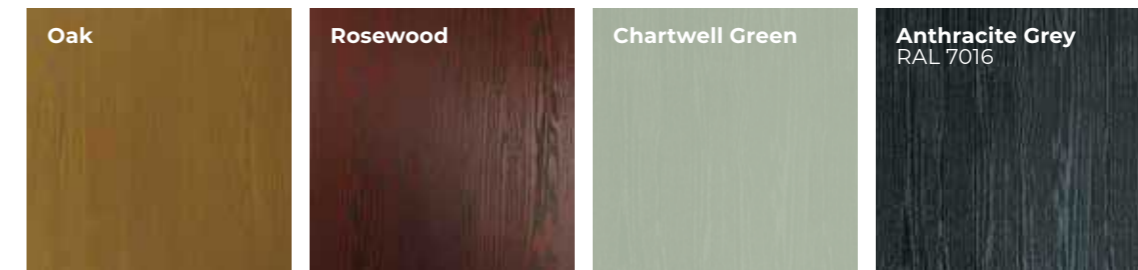

Standard Plus Colours